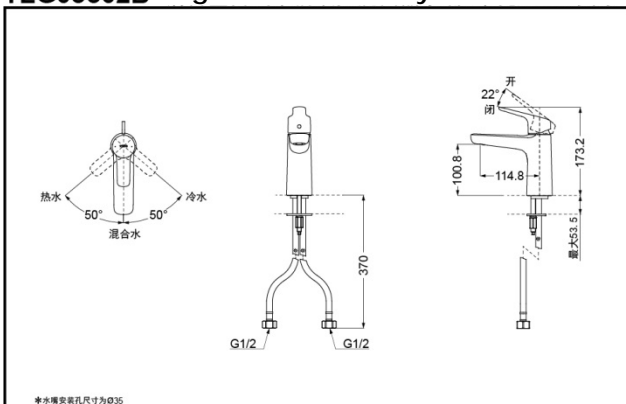

SPECIFICS

Water Inlet Requirement :
0.05MPa(Dynamic
Pressure)~1.0MPa(Static
Pressure)

Water Efficiency : Grade1
Spout : Bubbler equipped

Others

Series : GS

TLG03301B Single-Lever Lavatory Faucet

*TOTO(CHINA) CO.,LTD. All rights reserved.

TLG03302B Single-Lever Lavatory Faucet

*TOTO(CHINA) CO.,LTD. All rights reserved.

TOTO(CHINA) CO.,LTD. www.toto.com.cn