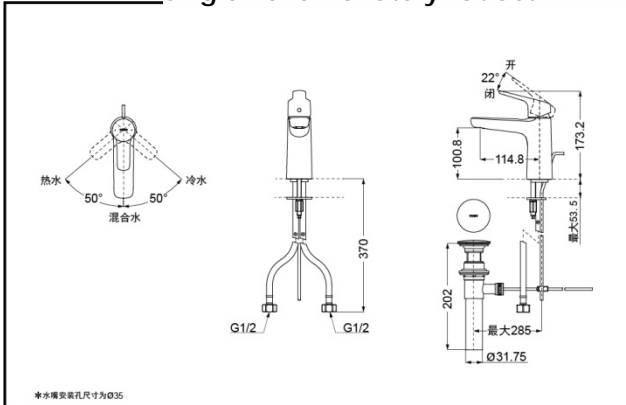

SPECIFICS

Water Inlet Requirement :
0.05MPa(Dynamic
Pressure)~1.0MPa(Static
Pressure)

Water Efficiency : Grade1
Spout : Bubbler equipped

Others

Series : GS

TLG03301B Single-Lever Lavatory Faucet

*TOTO(CHINA) CO.,LTD. All rights reserved.

TLG03302B Single-Lever Lavatory Faucet

*TOTO(CHINA) CO.,LTD. All rights reserved.

TOTO(CHINA) CO.,LTD. www.toto.com.cn